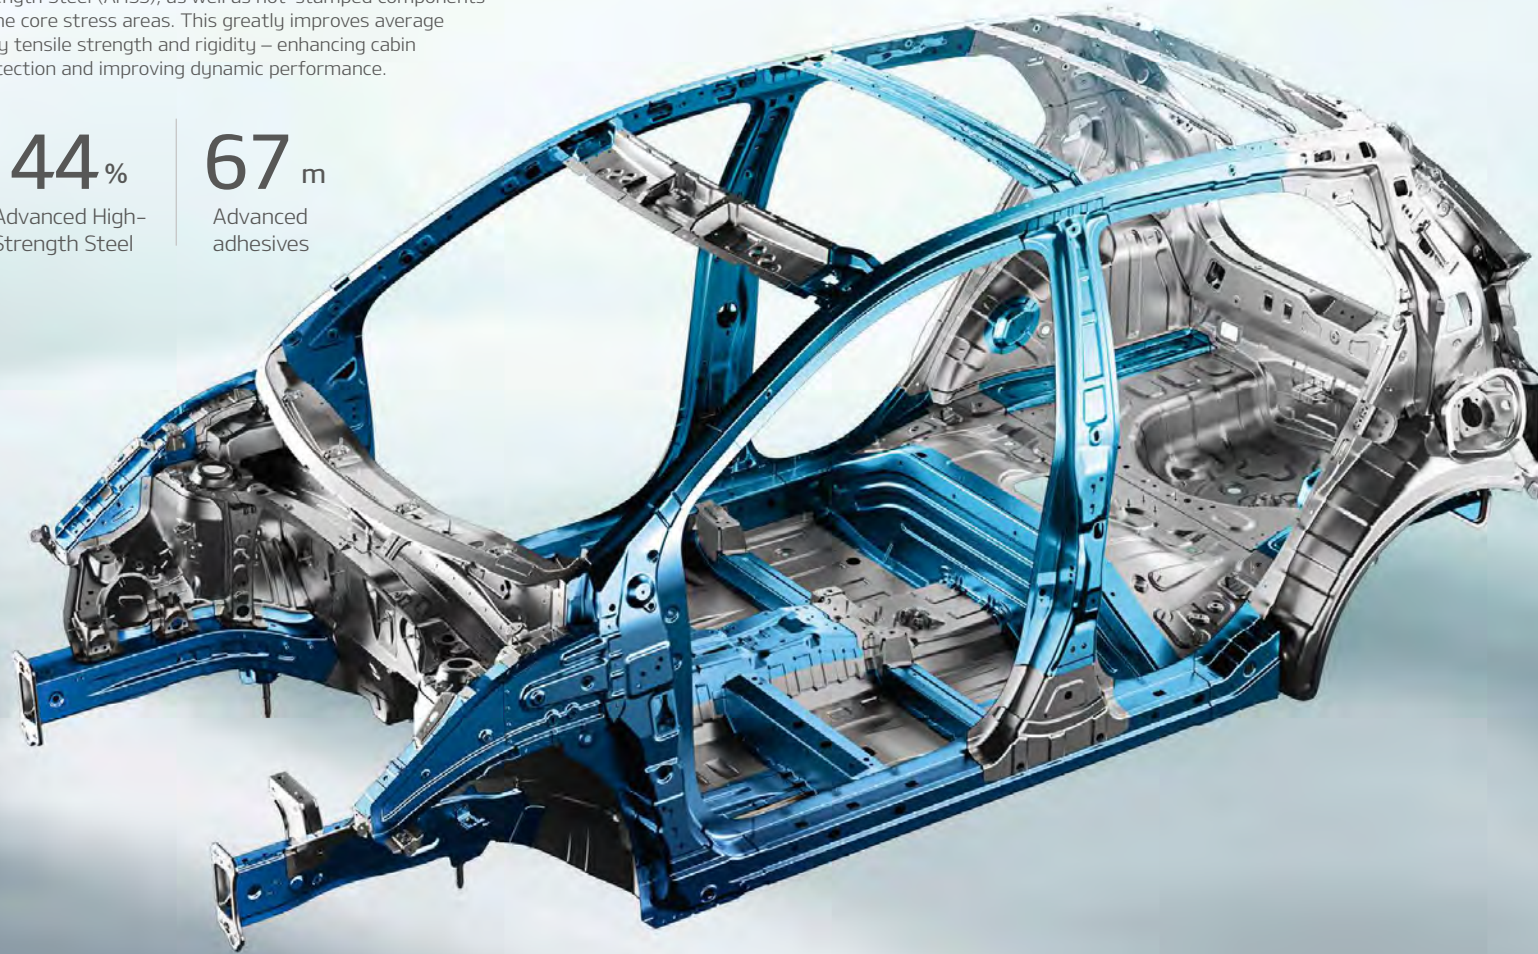

Advanced High-Strength Steel and hot-stamped steel (AHSS)

The new Picanto uses more than 44% Advanced High Strength Steel (AHSS), as well as hot-stamped components in the core stress areas. This greatly improves average body tensile strength and rigidity – enhancing cabin protection and improving dynamic performance.

44%

Advanced High-Strength Steel

67 m

Advanced adhesives