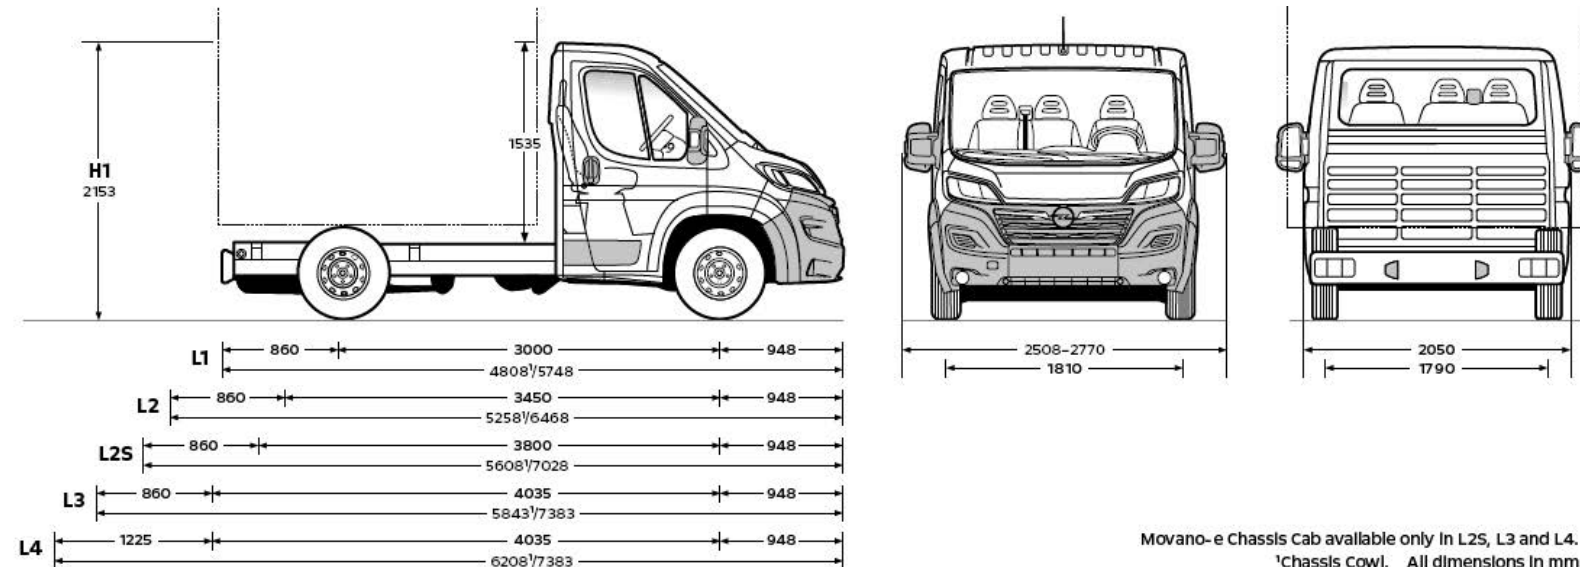

DIMENSIONS AND CAPACITIES

PANEL VAN DIMENSIONS

CHASSIS CAB DIMENSIONS

Movano-e Chassis Cab available only in L2S, L3 and L4.
 *Chassis Cowl. All dimensions in mm

O P E L