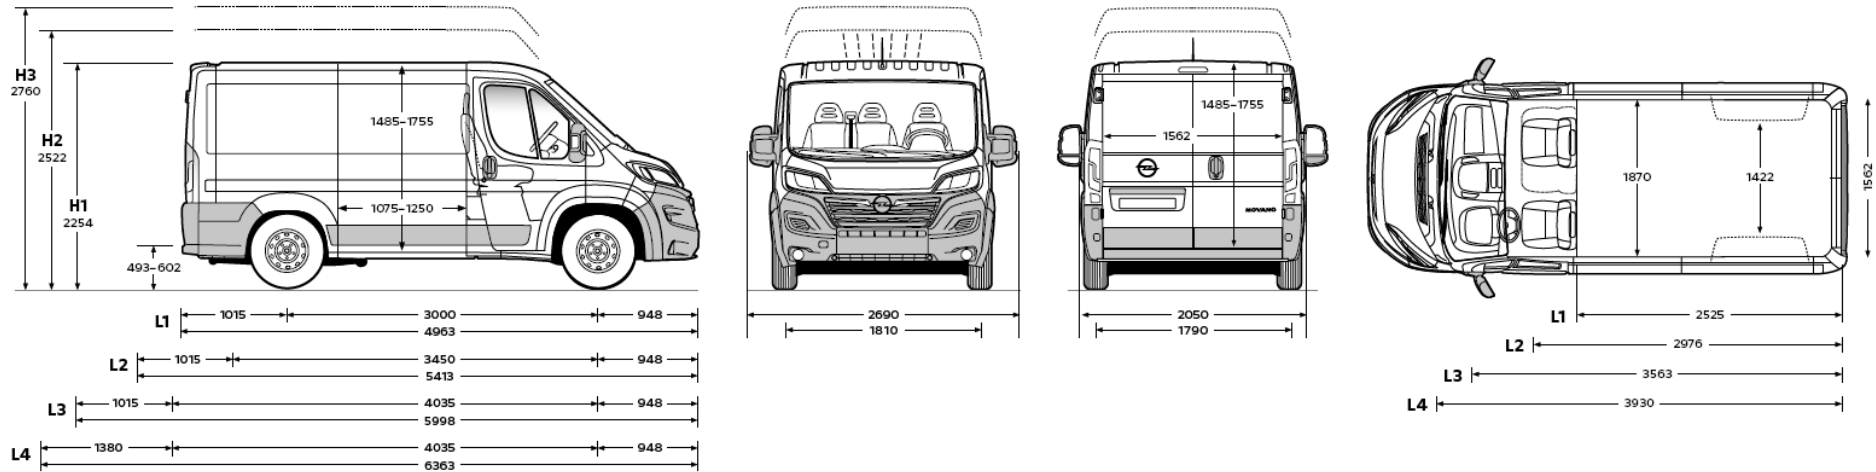

DIMENSIONS AND CAPACITIES

PANEL VAN DIMENSIONS

CHASSIS CAB DIMENSIONS

Movano-e Chassis Cab available only in L2S, L3 and L4.
 *Chassis Cowl. All dimensions in mm

O P E L