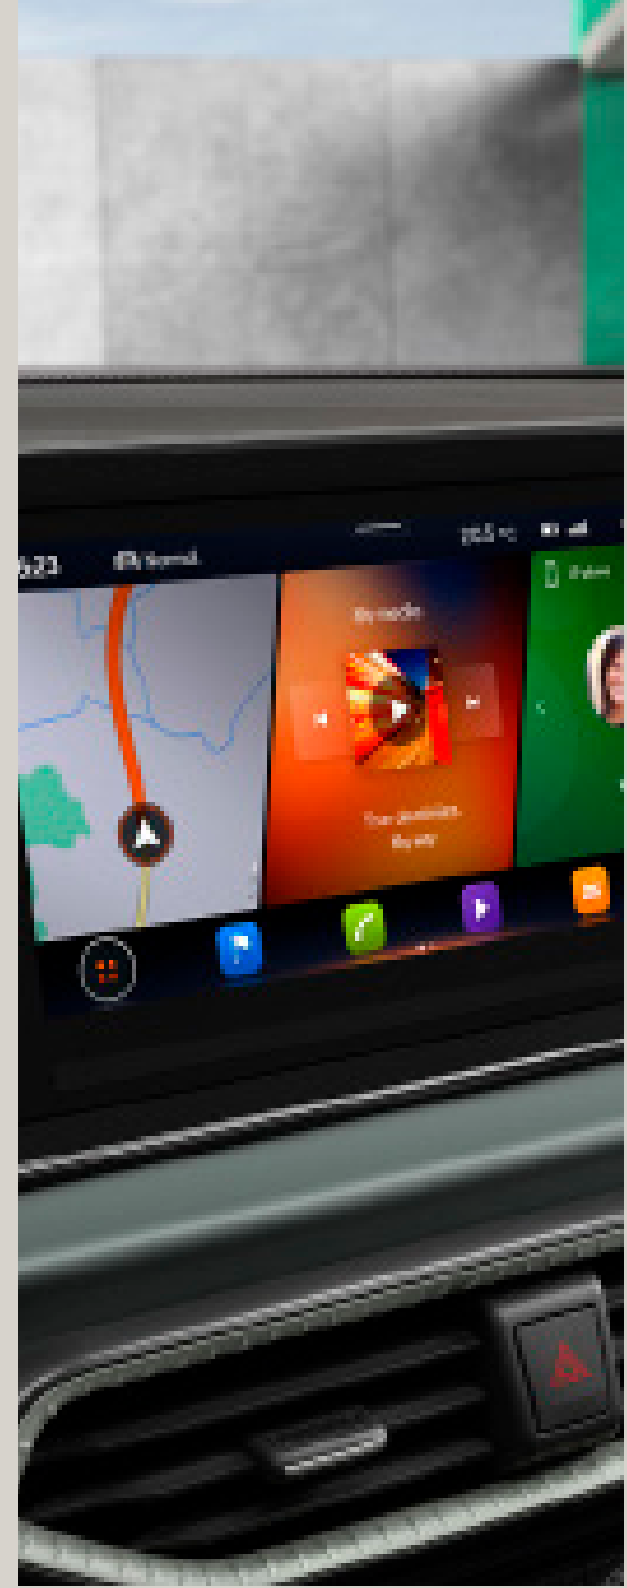

Remote Access Service.

Who needs a key when you've got a smartphone? With Remote Access you can lock and unlock your Arona by touching your screen. Open the app to check up on the lighting and ventilation status of your vehicle. Capture all the data from your drive. Instantly check if you're exceeding the speed limit in your area. And never worry about forgetting where you parked again. Just open Remote Access and your Arona will use its horn and lights to tell you where it is. You, your smartphone and your Arona. The perfect team.

1 Year subscription included.

Only available in combination with Navigation system

SE & SE Plus trim.

Arona – SE.

Standard Specification:

- 16" DESIGN Alloy Wheels
- Black Roof Rails
- Door Handles & Mirror Painted
- Halogen Tall Lights
- LED Number Plate Light
- Window Frames In Black
- LED Headlights
- Daytime Running Lights
- 2 Folding Keys with Central Locking
- Electrically Adjustable Door Mirrors
- Front & Rear Fog Lights
- Rear Parking Sensors
- Dimming Interior Mirror
- Double Floor In Boot
- 8" Digital Cockpit
- Electric Windows
- Split Folding Rear Seats
- Sunvisor with Mirror
- Heat Insulated Windshield Glass
- Specific SE Interior Upholstery
- Interior Chrome Pack
- Air Vents In Grey
- Leather Steering Wheel
- Vegan Leather Gear Knob
- Vegan Leather Hand Brake
- Soft Dashboard
- Front Assist
- Tiredness Recognition
- 3 Point Safety Belt for Centre Rear Seat
- Electronic Stability Control (ESC)
- Electronic Vehicle Immobilisation Device
- Front Airbags
- Curtain Airbags + Side Airbag
- Hill Start Assist
- 2 Rear ISOFIX Seats + Top Tether Anchors
- Cruise Control with Speed Limiter
- Seatbelt Reminder (Front & Rear)
- Tyre Pressure Monitoring
- Auto Lights
- Passenger Airbag De-Activation
- Lane Assist
- Air-Conditioning
- 9.2" Navigation System
- 6 Speakers
- Bluetooth (Phone & Media)
- 2x USB C Port
- DAB (Digital Radio)
- SEAT Connect
- Voice Control
- SEAT Full Link (Android Auto, Apple Carplay)