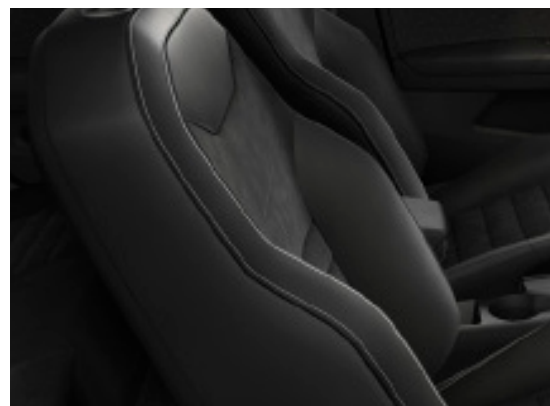

SE SE+ XP XP+ FR FR+

Desire Red
E1E1 (Metallic)

Colours can vary from screen to screen and printer to printer. Please contact your local dealer to view colour swatches.

Upholsteries.

SE SE+

Como Uni Cloth - BV