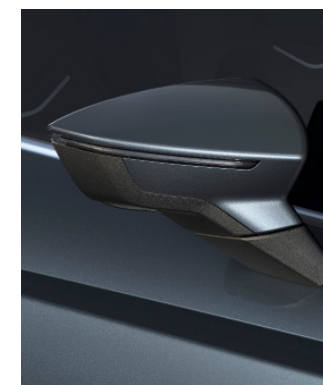

SE SE+ XP XP+ FR FR+