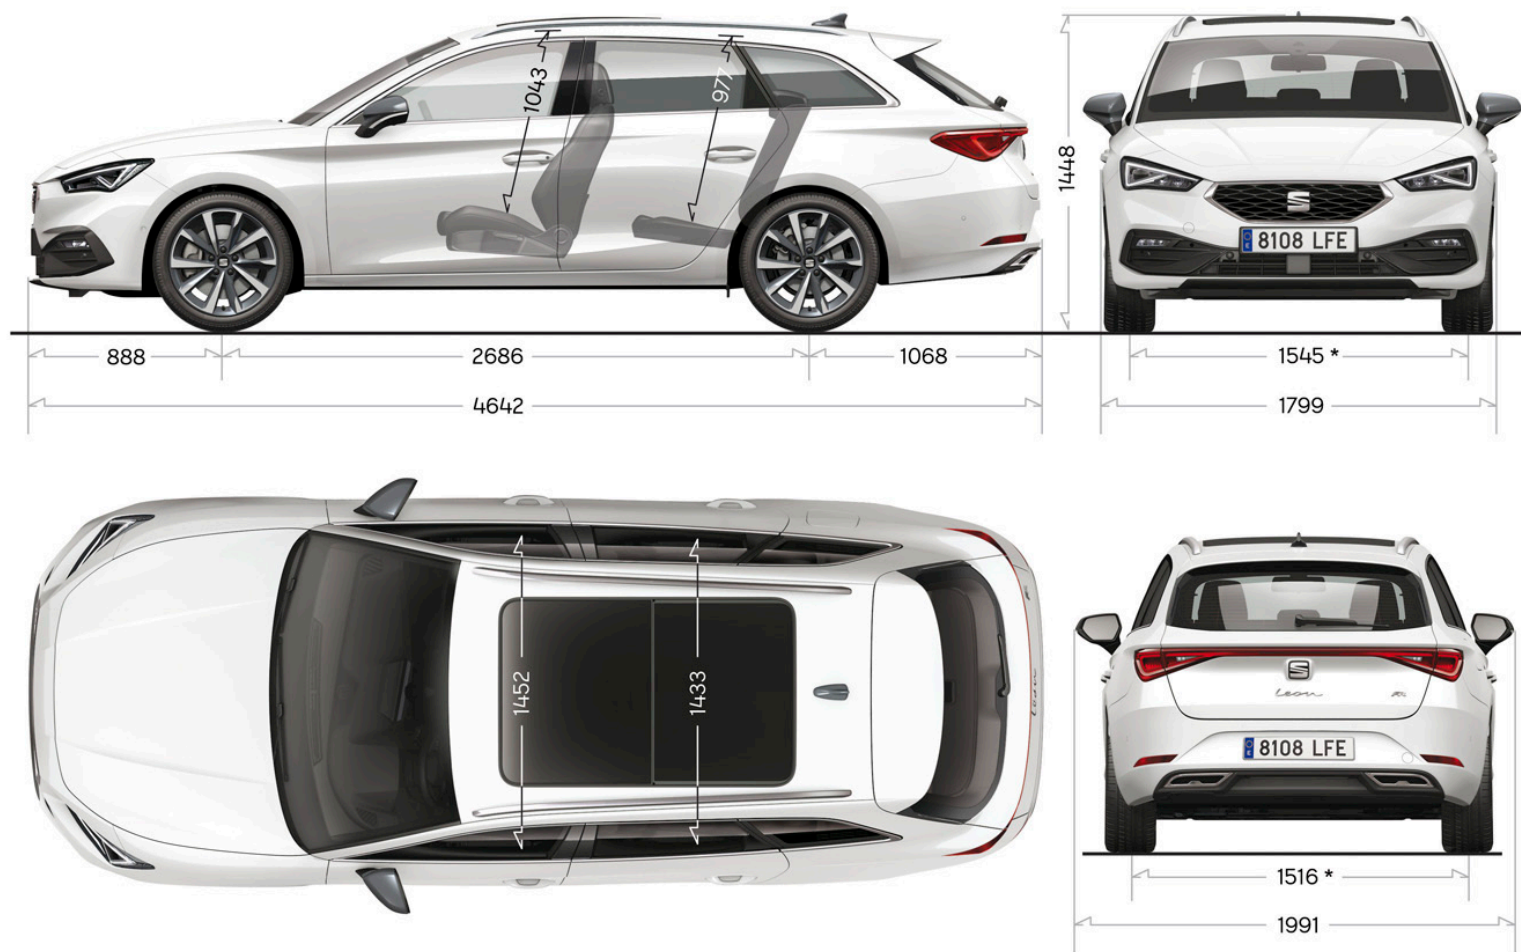

Performance	KL8*BX	KL8*TZ	KL8*DX	KL8*FZ	KL8*UY	KL8*JX	KL8*LX	KL8*LZ
Acceleration 0-80 km/h [s]	7.4	7.4	6.5	6.2	5.6	7.0	6.2	6.1
Acceleration 0-100 km/h [s]	11.2	11.0	9.7	8.8	7.7	10.6	9.2	8.8

Other Information	KL8*BX	KL8*TZ	KL8*DX	KL8*FZ	KL8*UY	KL8*JX	KL8*LX	KL8*LZ	
Turning diameter [m]	10.5 (11.2 between walls)								
Gearbox Type	Manual 6-Speed	DSG 7-Speed	Manual 6-Speed	DSG 7-Speed	DSG 6-Speed	Manual 6-Speed	Manual - 6 Speed	DSG 7-Speed	
Length/width/height [mm]	4642 / 1799 / 1450 (FR: 4642 / 1799 / 1437)								
Wheelbase [mm]	2686 (FR: 2684)								
Boot capacity [l]	620					470		620	
Fuel tank capacity [l]	45					40		45	
Maximum towing weight without brake [kg]	630	680	680	700	750	720	730	750	
Maximum towing weight w/brake 8% [kg]	1500					1700		1800	
Maximum towing weight w/brake 12% [kg]	1300		1400				1500		1600

Dimensions.

* Model with 195/65 R15 ET45

Dimensions.

* Model with 195/65 R15 ET45