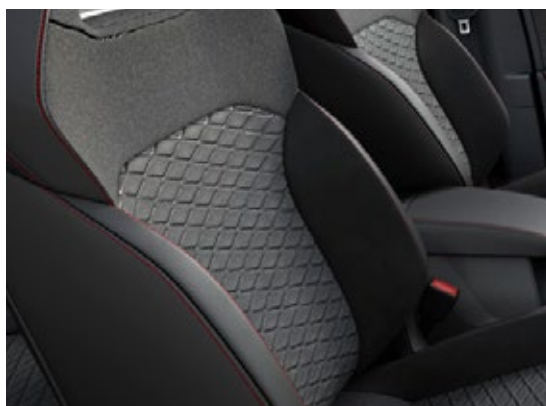

Nilo Embossing - VA

FR FR+