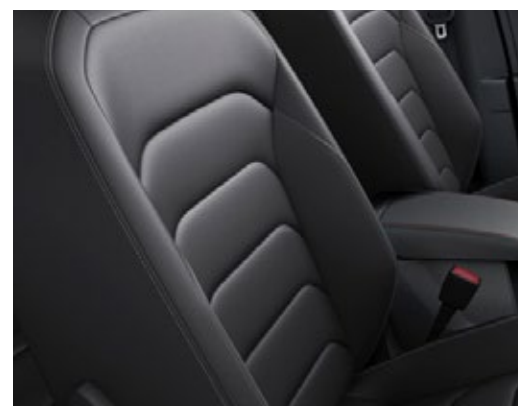

Black Leather - VA+PL1

FR FR+

SE SE
SE+ SE+
Xperience XP
Xperience+ XP+
FR FR
FR+ FR+
Standard
Optional