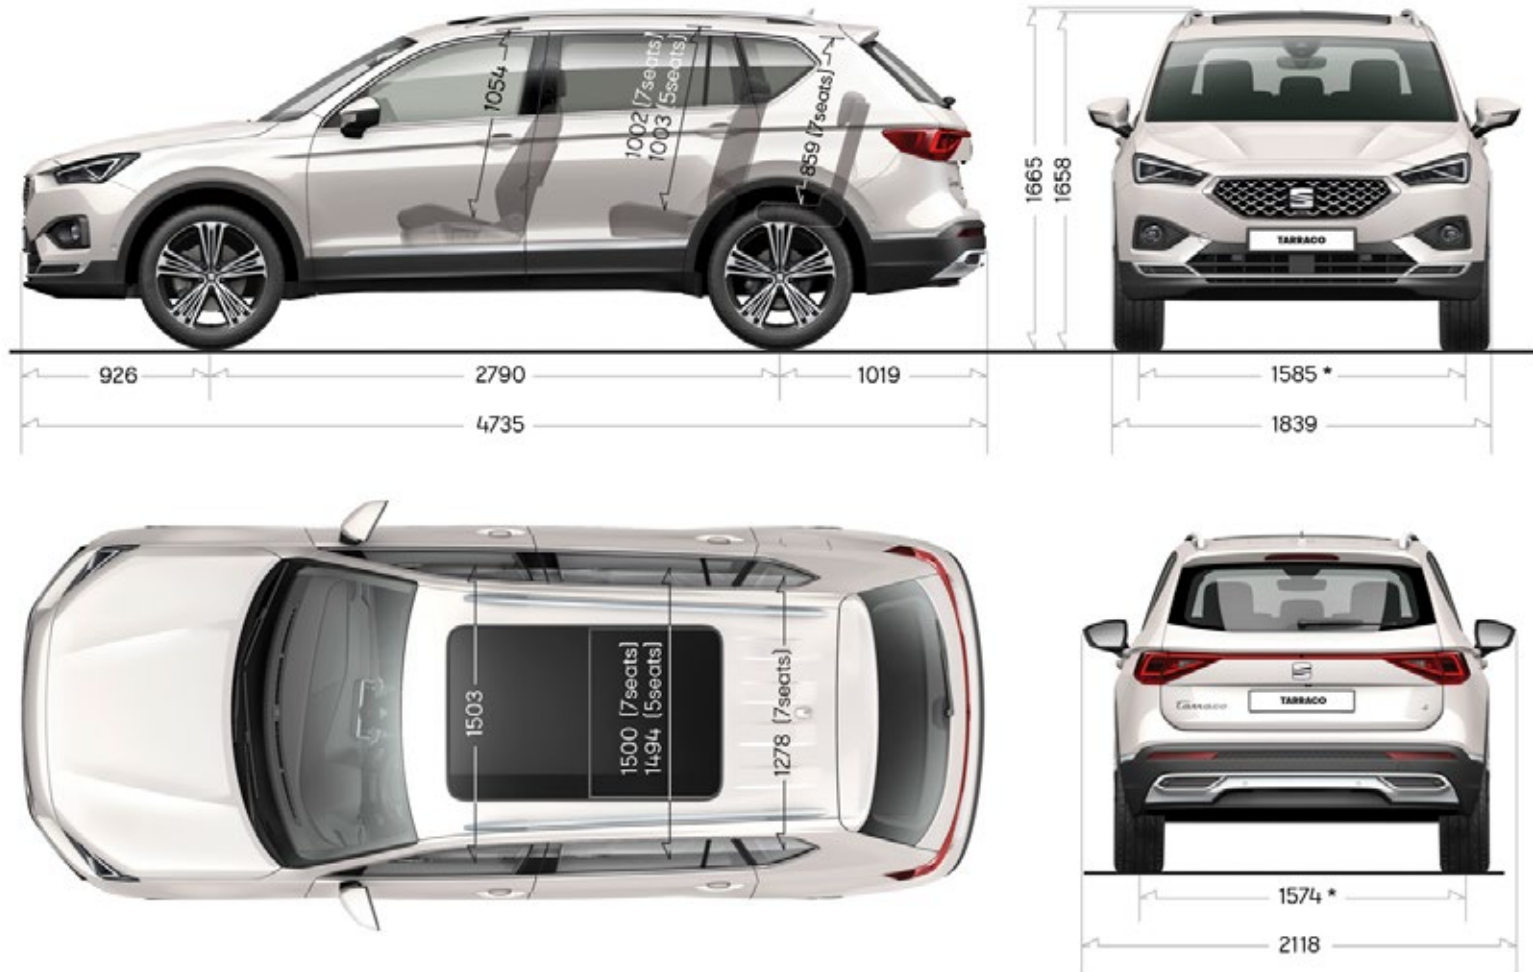

Dimensions

* Model with 215/65 R17