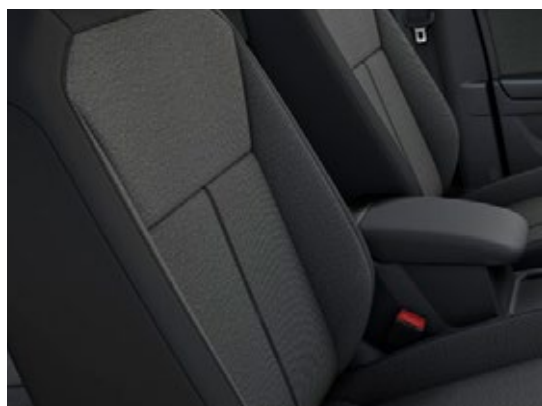

Upholsteries.

Olot Textab - FG

SE SE+